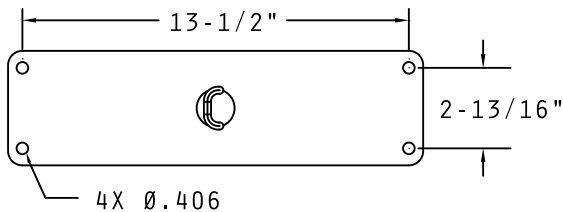

LIGHT LEG

CARGO / GARAGE LIGHT
WELD STUD (BOLT ON) TYPE

| | |
|--------------------------|-----------------------|
| AVAILABLE FROM 9" TO 48" | |
| STEEL | |
| 90 DEGREE MOUNT | 45 DEGREE MOUNT |
| EFP6B07S - EFP6B48S | EFP6B07S4 - EFP6B48S4 |
| LIGHT FIXTURE NO. | |
| LXACRS10MT | |