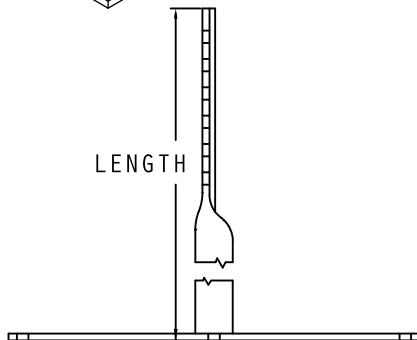

LIGHT LEG

CARGO / GARAGE LIGHT
WELD STUD (BOLT ON) TYPE

| | |
|--------------------------|-----------------------|
| AVAILABLE FROM 9" TO 48" | |
| STEEL | |
| 90 DEGREE MOUNT | 45 DEGREE MOUNT |
| EFP6B07S - EFP6B48S | EFP6B07S4 - EFP6B48S4 |
| LIGHT FIXTURE NO. | |
| LXACRS10MT | |