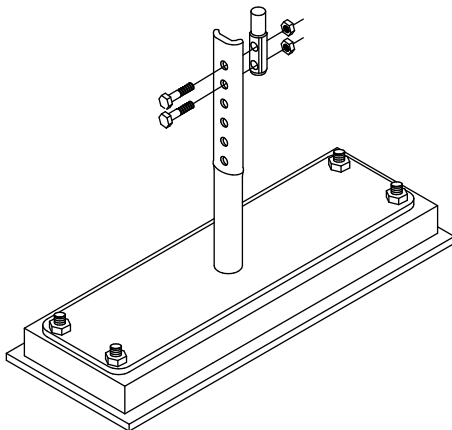

LIGHT LEG

CARGO / GARAGE LIGHT
WELD STUD (BOLT ON) TYPE

| | |
|--------------------------|-----------------------|
| AVAILABLE FROM 9" TO 48" | |
| STEEL | |
| 90 DEGREE MOUNT | 45 DEGREE MOUNT |
| EFP6B07S - EFP6B48S | EFP6B07S4 - EFP6B48S4 |
| LIGHT FIXTURE NO. | |
| LXACRS10MT | |