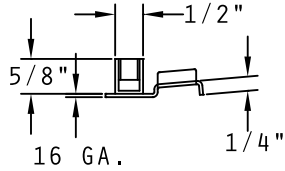

PLATE HANGER

AVAILABLE IN TOP AND BOTTOM LOADING

BOTTOM LOADING

(INVERTED) TOP LOADING

AVAILABLE IN 1" INCREMENTS FROM 2" - 8"	
BOTTOM LOADING IN STEEL	TOP LOADING IN STEEL
RTW620B - RTW680B	RTW620T - RTW680T