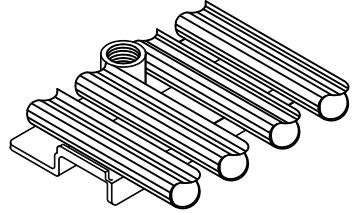

PLATE HANGER

AVAILABLE IN TOP AND BOTTOM LOADING

BOTTOM LOADING

(INVERTED) TOP LOADING

AVAILABLE IN 1" INCREMENTS FROM 2" - 8"	
BOTTOM LOADING IN STEEL	TOP LOADING IN STEEL
RTW620B - RTW680B	RTW620T - RTW680T