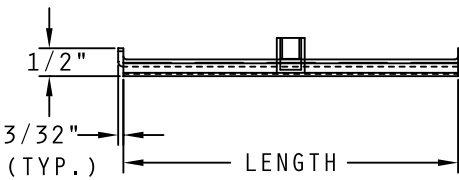

PLATE HANGER

AVAILABLE IN TOP AND BOTTOM LOADING

BOTTOM LOADING

(INVERTED) TOP LOADING

AVAILABLE IN 1" INCREMENTS FROM 2" - 8"	
BOTTOM LOADING IN STEEL	TOP LOADING IN STEEL
RTW620B - RTW680B	RTW620T - RTW680T