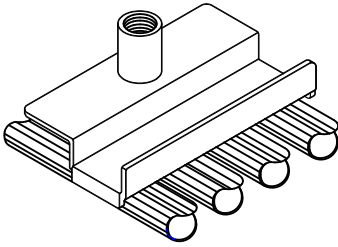

PLATE HANGER

AVAILABLE IN TOP AND BOTTOM LOADING

BOTTOM LOADING

(INVERTED) TOP LOADING

AVAILABLE IN 1" INCREMENTS FROM 2" - 8"	
BOTTOM LOADING IN STEEL	TOP LOADING IN STEEL
RTW620B - RTW680B	RTW620T - RTW680T