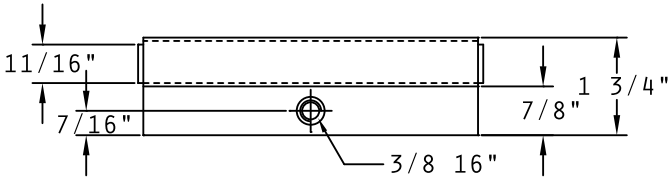

PLATE HANGER

AVAILABLE IN TOP AND BOTTOM LOADING

BOTTOM LOADING

(INVERTED) TOP LOADING

AVAILABLE IN 1" INCREMENTS FROM 2" - 8"	
BOTTOM LOADING IN STEEL	TOP LOADING IN STEEL
RTW620B - RTW680B	RTW620T - RTW680T