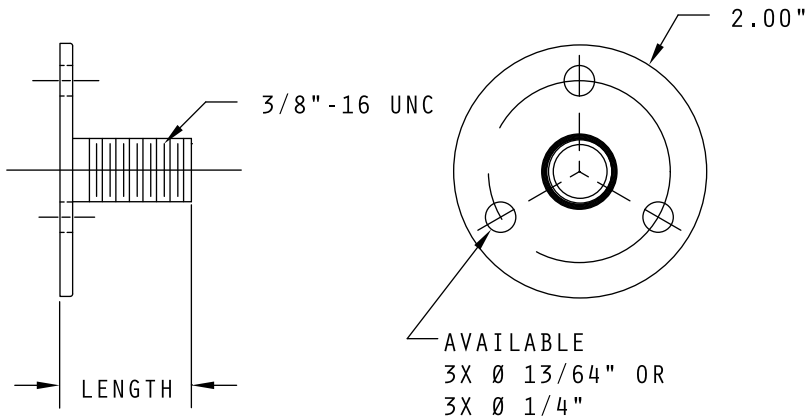

# STUD PLATE

3 HOLE MOUNT

ADDITIONAL THREAD SIZE AND STUD DIAMETERS AVAILABLE

| PART NUMBER |            |        |           |
|-------------|------------|--------|-----------|
| ALUMINUM    | STAINLESS  | LENGTH | HOLE DIA. |
| RT138A10    | RT138C10   | 1"     | 13/64"    |
| RT138A15    | RT138C15   | 1 1/2" | 13/64"    |
| RT138A20    | RT138C20   | 2"     | 13/64"    |
| RT138A10-I  | RT138C10-I | 1"     | 1/4"      |
| RT138A15-I  | RT138C15-I | 1 1/2" | 1/4"      |
| RT138A20-I  | RT138C20-I | 2      | 1/4"      |