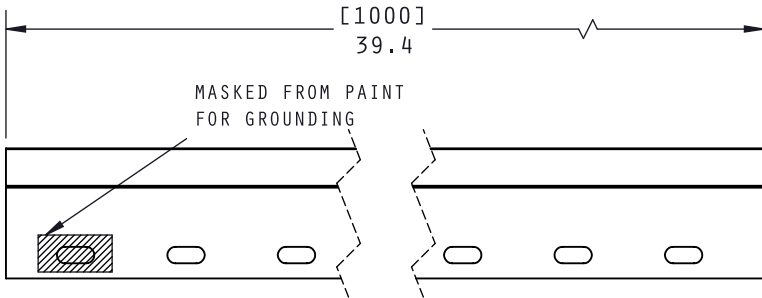

# RACK KICK COVER

STEEL		ALUMINUM	
PART NUMBER	WIDTH	PART NUMBER	WIDTH
CTFCOV3001000	11.8 (300MM)	CTFCOV3001000A	11.8 (300MM)
CTFCOV4501000	17.7 (450MM)	CTFCOV4501000A	17.7 (450MM)
CTFCOV6001000	23.6 (600MM)	CTFCOV6001000A	23.6 (600MM)