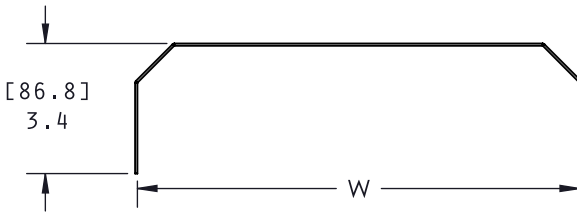

# RACK KICK COVER

STEEL		ALUMINUM	
PART NUMBER	WIDTH	PART NUMBER	WIDTH
CTFCOV3001000	11.8 (300MM)	CTFCOV3001000A	11.8 (300MM)
CTFCOV4501000	17.7 (450MM)	CTFCOV4501000A	17.7 (450MM)
CTFCOV6001000	23.6 (600MM)	CTFCOV6001000A	23.6 (600MM)